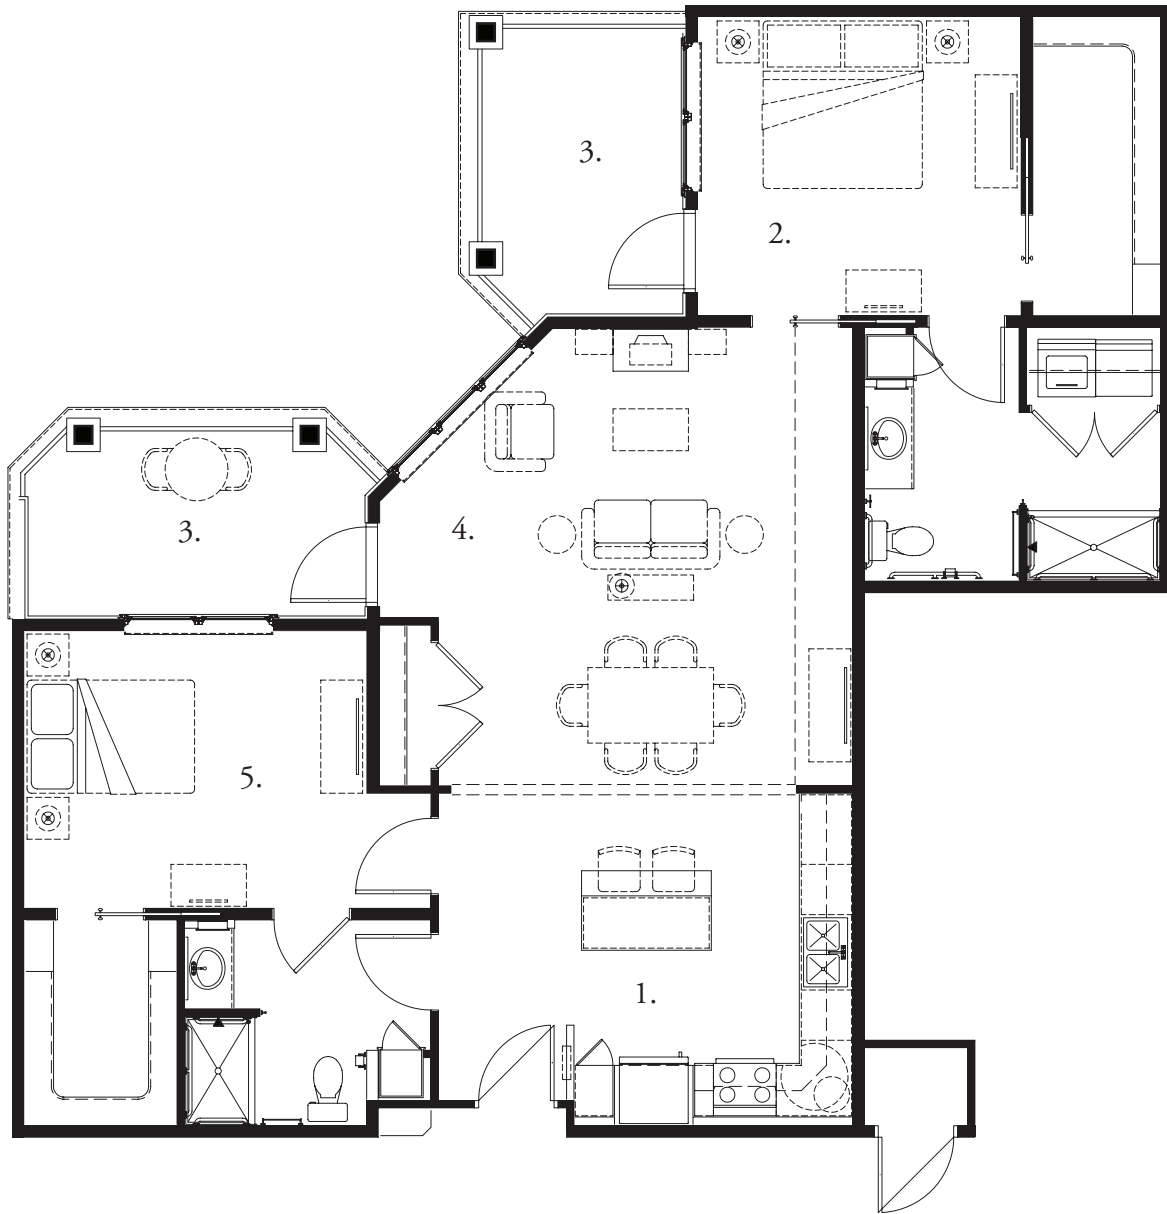

Birch

Two bedroom apartment: 1200 square feet

- | | |
|------------------|-----------------|
| 1. Kitchen | 11'-0" x 12'-9" |
| 2. Bedroom | 13'-0" x 12'-0" |
| 3. Balcony/Patio | 13'-6" x 8'-0" |
| 4. Living/Dining | 18'-9" x 18'-1" |
| 5. Bedroom | 13'-6" x 11'-0" |

Note: Dimensions are approximate, not exact.

Final dimensions and configuration may vary from this plan.