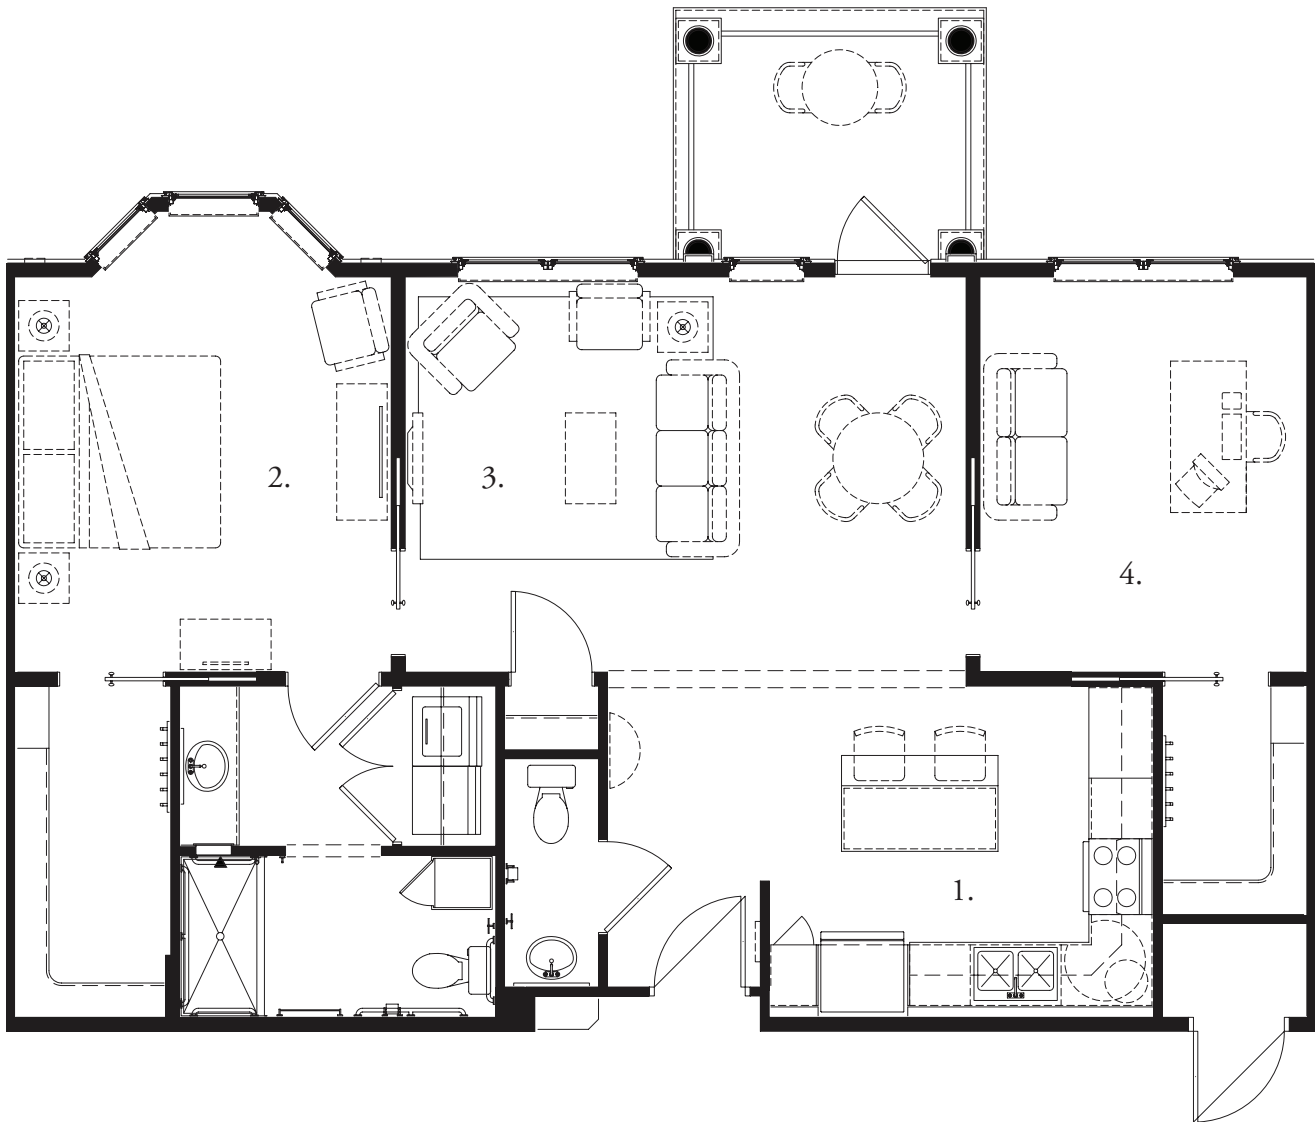

Elm

One bedroom apartment with den: 1050 square feet

- | | |
|------------------|-----------------|
| 1. Kitchen | 12'-7" x 10'-9" |
| 2. Bedroom | 12'-4" x 13'-0" |
| 3. Living/Dining | 18'-5" x 13'-0" |
| 4. Den | 10'-8" x 13'-0" |

Note: Dimensions are approximate, not exact.

Final dimensions and configuration may vary from this plan.